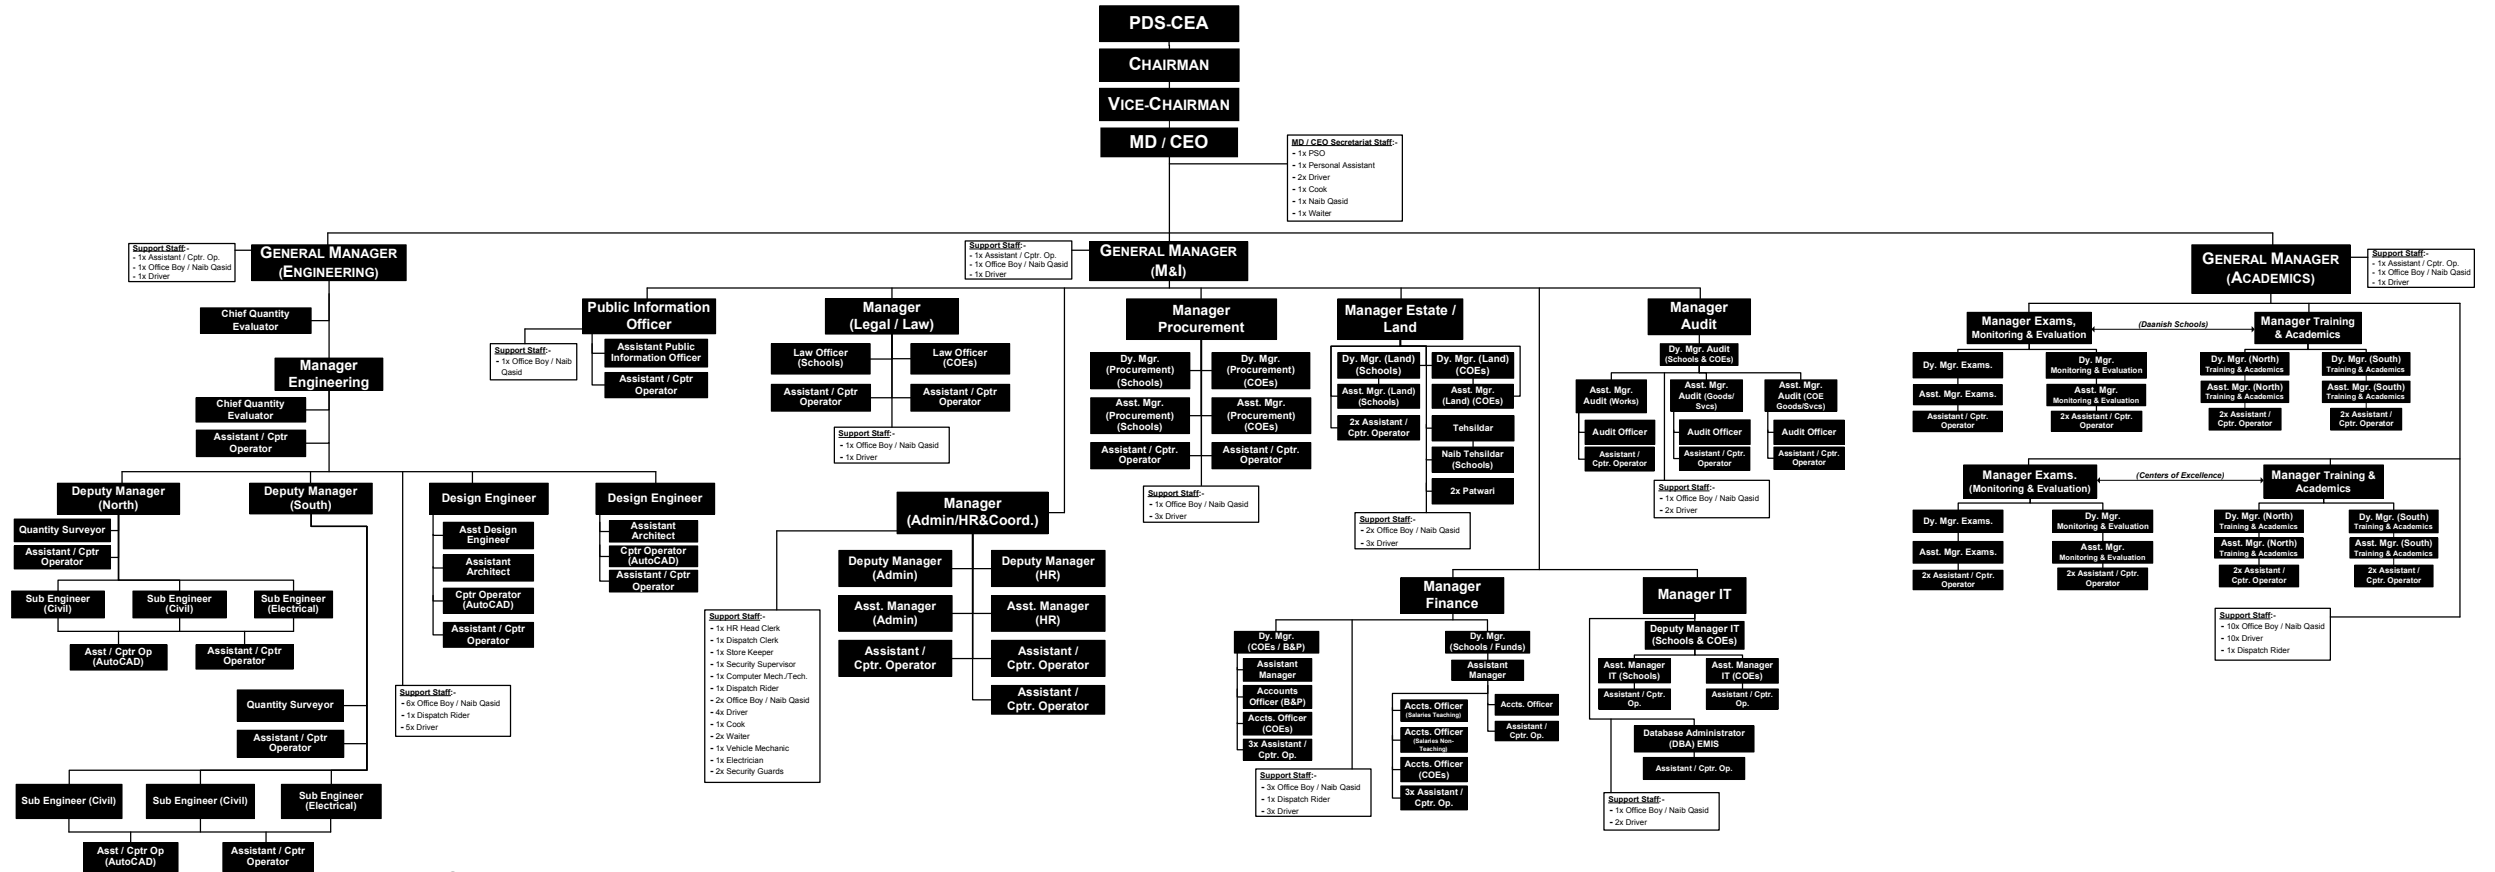

ORGANOGRAM - PDS HEAD OFFICE

SUMMARY:-

a) Grade MP-1 to OG-1	=	67
b) Grade DS-16 to DS-1	=	166
TOTAL	=	233